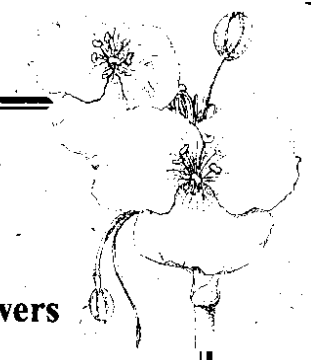

## WILDLIFE HABITAT NOTES: Butterfly Nectar Flowers

Common Name	Botanical Name	Color	Season	Comments
<b>Average to Dry Soils</b>				
Aster				
Aromatic	<i>Aster oblongifolius</i>	purple	fall	low plants
Calico	<i>Aster lateriflorus</i>	white	fall	
Downy	<i>Aster pilosus</i>	white	fall	aggressive
New England	<i>Aster novae-angliae</i>	purple	fall	large
Silky	<i>Aster sericeus</i>	purple	fall	small, drought
tolerant				
Sky blue	<i>Aster azureus</i>	blue	fall	very drought tolerant
Smooth	<i>Aster laevis</i>	blue	fall	
Beardtongue				
Small's	<i>Penstemon smallii</i>	purple	spring	
Smooth	<i>Penstemon digitalis</i>	white	summer	tall, hummingbirds also
Black-eyed Susan				
Biennial	<i>Rudbeckia hirta</i>	yellow	summer	
Brown-eyed	<i>Budbeckia triloba</i>	yellow	fall	
Orange	<i>Rudbeckia fulgida</i>	yellow	sum-fall	tall
Sweet Sue	<i>Rudbeckia tomentosa</i>	yellow	summer	
Blazing star				
Button	<i>Liatris squarrosa</i>	pink	fall	hummingbirds small
Dwarf	<i>Liatris cylindracea</i>	pink	fall	small, rock gardens
Prairie	<i>Liatris pycnostachya</i>	purple	summer	
Rough	<i>Liatris aspera</i>	purple	sum-fall	tall
Spiked	<i>Liatris spicata</i>	purple	summer	med.tall
Blue sage	<i>Salvia azurea</i>	blue	sum-fall	tall, hummingbirds
Boltonia	<i>Boltonia asteroides</i>	blue	summer	aster-like
Boneset	<i>Eupatorium perfoliatum</i>	white	summer	
Bush Clover				
Roundheaded	<i>Lespedeza capitata</i>	white	summer	legume
Virginia	<i>Lespedeza virginia</i>	purple	summer	legume
Cactus, Prickly Pear	<i>Opuntia humisifusa</i>	yellow	summer	
Compass Plant	<i>Silphium laciniatum</i>	yellow	summer	very tall, showy
Coneflower				
Pale purple	<i>Echniace pallida</i>	pink	spr-sum	very showy
Purple	<i>Echinacea purpurea</i>	purple	summer	very showy
Yellow	<i>Ratibida pinnata</i>	yellow	summer	